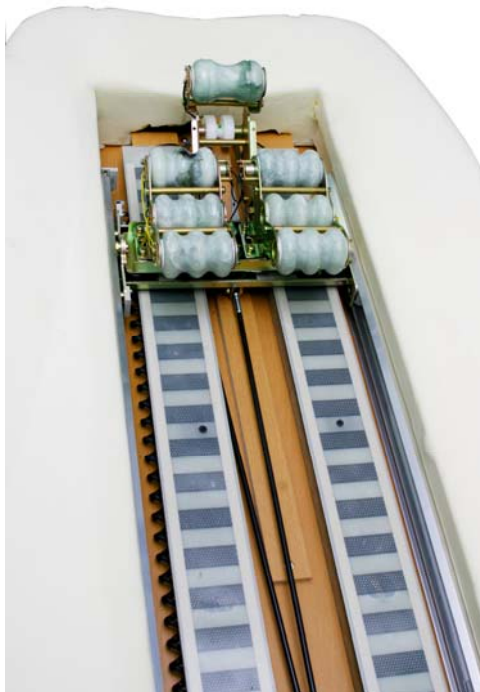

MSRP \$3,295

NUGA BEST NM-4500 Personal Acupressure Massager

Features

- Pivoting/Flexible Internal Projector with 6 Far-Infrared 3-Ridge Helium Heated Jade Rollers and a 7th Spine Contouring and Neck Stretching/Lifting 2-Ridge Helium Heated Jade Roller
- Moxibustion Enhanced Acupressure Effect to 141 Bladder Meridian Acupuncture Points
- Increased Blood and Qi Flow and Enhanced Nervous System Benefits
- Two Jade Hand-Held Far-Infrared Projectors with Covers and Frame Holders (5 & 9 Jade Balls) with 100°-160° Digital Adjustable Temperature Control
- Appealing, Flowing, Feng Shui Design
- Durable and Attractive Metal and Wood Frame
- 22 Inch Long 360° Flexible Remote Control Holder
- 100-160° Temperature Adjustable Tourmalium Ceramic Heat, Far-Infrared & Anion Emitting Disks
- Temperature Adjustable Carbon Epoxy Heat Emitting Panels
- 100°-160° Digital Projector Temperature Control
- Auto 4500 - 30 Minute Back, Neck, & Pelvic with 7 Minute Stomach Mode Combining Finger Pressure Massage Effect and Moxibustion Acupressure Effect
- 15 Minute Back, Neck, & Pelvic Salon Mode Combining Finger Pressure Massage Effect and Moxibustion Acupressure Effect (Salon/Professional Mode)
- 37 Minute Cervical and Thoracic Continuous Thermal Finger Pressure Stretch Mode
- 37 Minute Thoracic, Lumbar, and Sacral Continuous Thermal Finger Pressure Stretch Mode
- Manual Finger Pressure and Acupressure Effect Mode
- Very Low Electricity Use
- 2-Year Residential Use Manufacturer's Warranty
- Expertise and Engineering from the leading Acupressure Massager Manufacturer in Korea
- ISO 9001 and ISO 13485 Certified